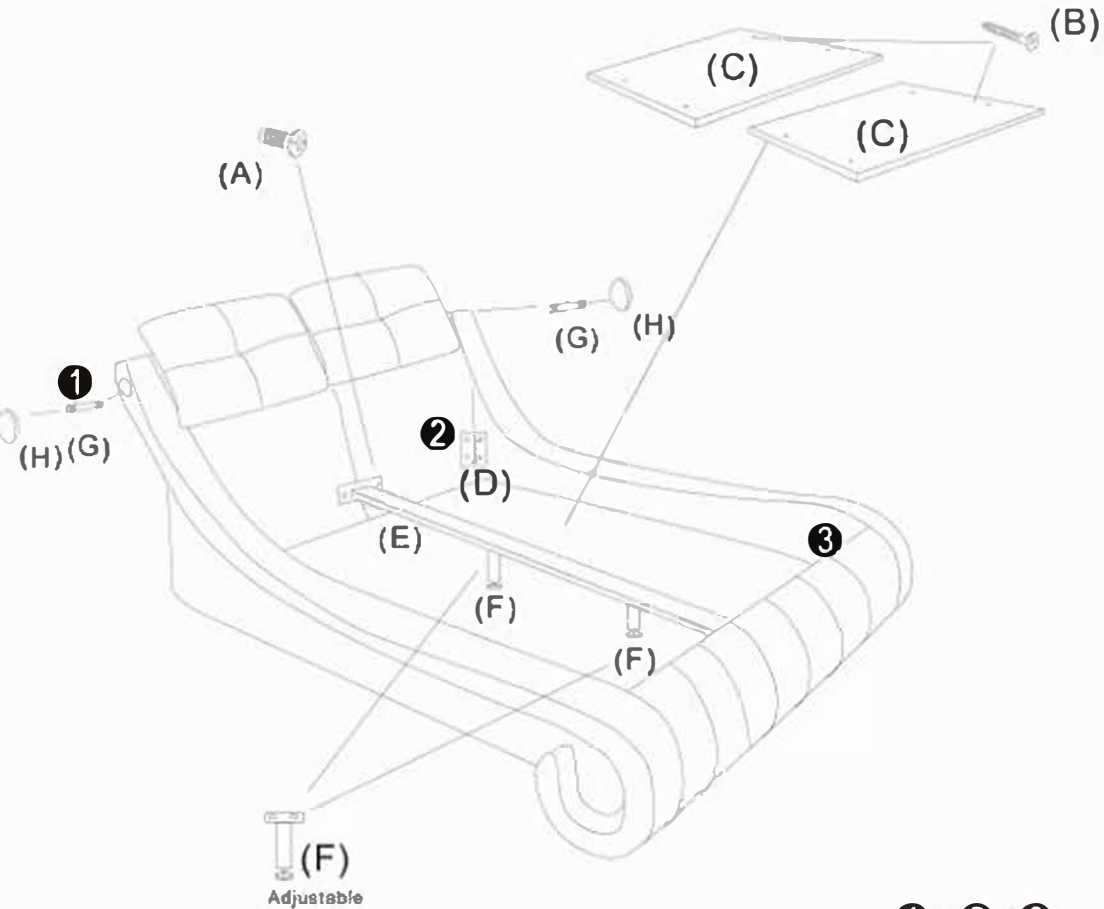

# Model: B-butchelli

Components/QTY		Components/QTY		Components/QTY	
Screw	(A) 20	Crossbeam	(E) 1		
Screw2	(B) 16	Legs(Bedframe)	(F) 2		
Board	(C) 4	BigScrew(Bottom)	(G) 2		
Corner	(D) 4	BlgScrew(Top)	(H) 2		