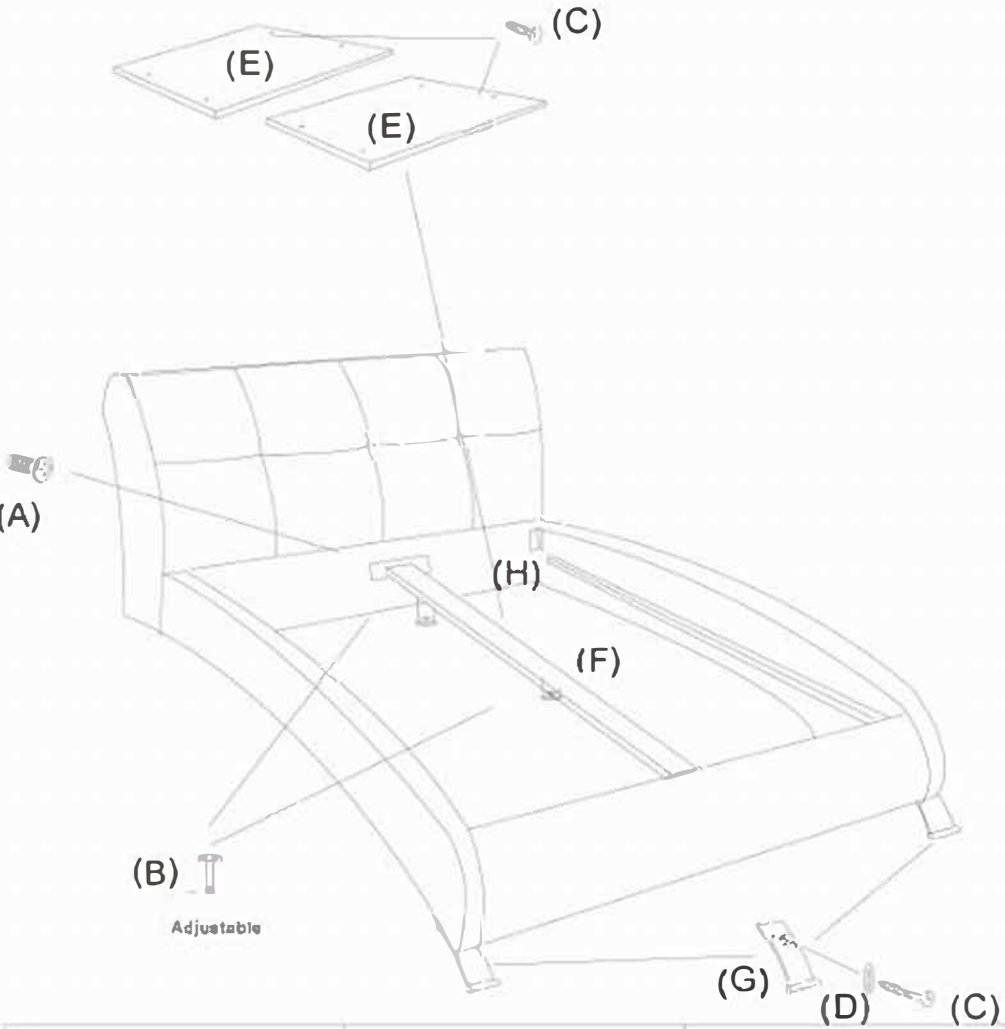

Model: Amber

| Components/QTY | | Components/QTY | | Components/QTY | |
|----------------|--------|----------------|-------|----------------|--|
| Screw1 | (A) 20 | Board | (E) 4 | | |
| Legs(Bedframe) | (B) 2 | Crossbeam | (F) 1 | | |
| Screw2 | (C) 24 | Legs | (G) 2 | | |
| Screw3 | (D) 2 | Corner | (H) 4 | | |