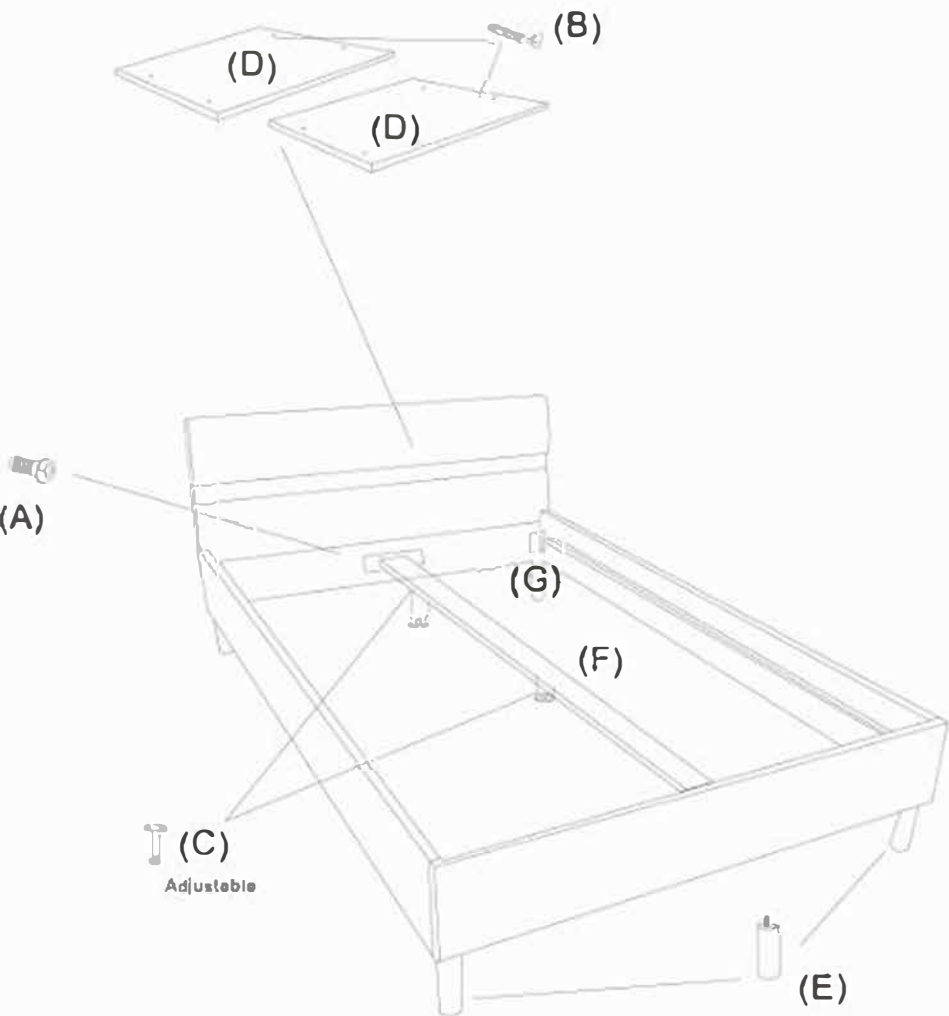

Model: alero

| Components/QTY | | | | Components/QTY | | | | Components/QTY | | | |
|----------------|---|-----|----|----------------|---|-----|---|----------------|--|--|--|
| Screw1 |  | (A) | 32 | Legs |  | (E) | 4 | | | | |
| Screw3 |  | (B) | 16 | Crossbeam |  | (F) | 1 | | | | |
| Legs(Bedframe) |  | (C) | 2 | Corner |  | (G) | 4 | | | | |
| Board |  | (D) | 4 | Nut(Bedframe) |  | (H) | 4 | | | | |